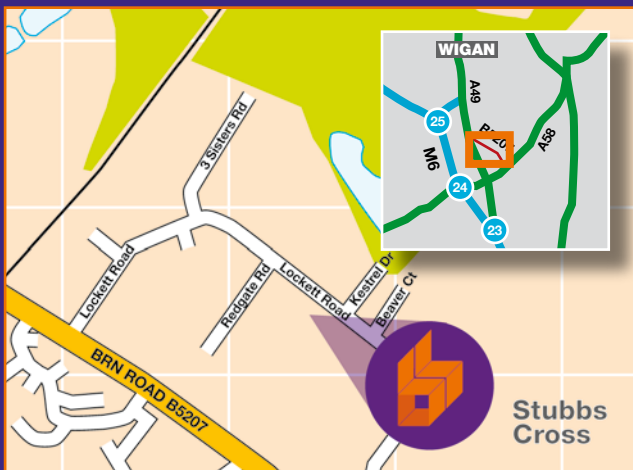

BIZSPACE

01204 849 494
www.bizspace.co.uk

WIGAN

Lockett Business Park

Lockett Road, Ashton in Makerfield,
Wigan, Lancashire, WN4 8DE
Tel/Fax: 01204 849 494

Bizspace in Wigan comprises a 47,384 sq ft (4,401 sq m) business park with 5 large industrial units, including a small office area within ranging from 7,000 sq ft (650 sq m) to 13,000 sq ft (1,207 sq m). Bizspace in Wigan offers flexible managed workspace accommodation for businesses seeking workshop, light industrial or storage premises.

**SPECIALIST IN THE PROVISION OF
FLEXIBLE MANAGED WORKSPACE**

BIZSPACE

01204 849 494
www.bizspace.co.uk

Lockett Business Park
Lockett Road, Ashton in Makerfield,
Wigan, Lancashire, WN4 8DE
Tel/Fax: 01204 849 494

WIGAN

NEED FLEXIBLE PREMISES?

Lockett Business Park is situated in the heart of one of Wigan's busiest industrial estates and is only 2 miles away via the A580 to the major motorways, M62 and M6. The local train station is only 4 miles away.